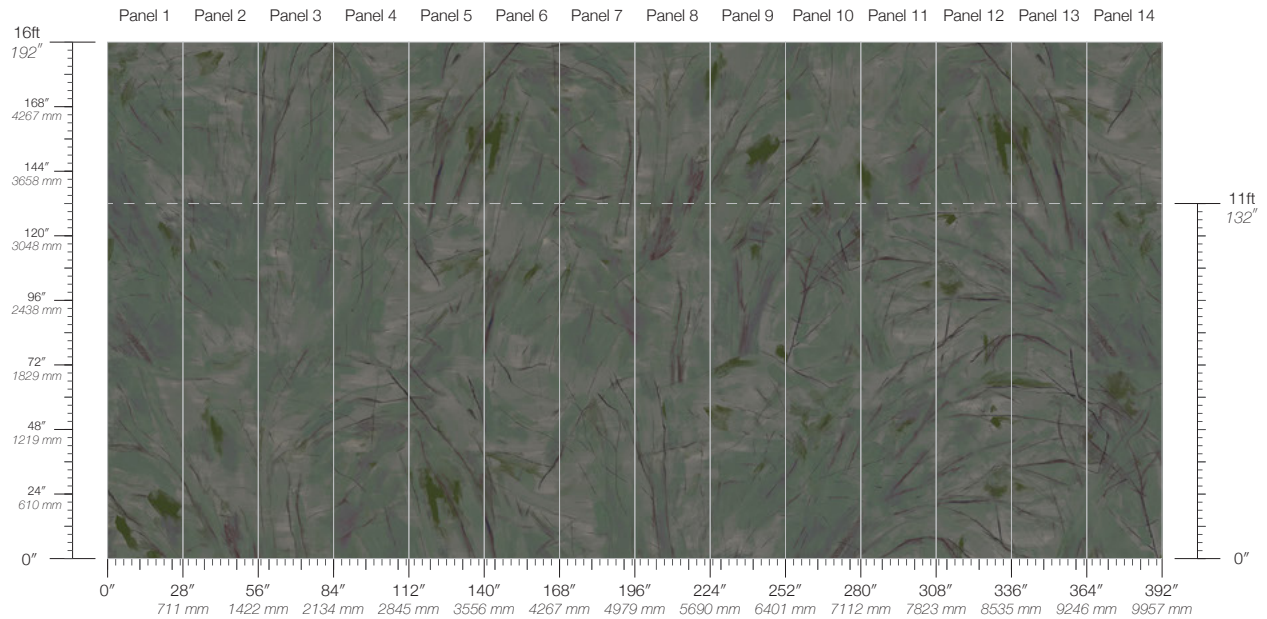

Kaleidoscope Emerge

Suitable for residential and some commercial projects

COLOR
Emerge

ITEM
6104

CONTENT
Polyester & Natural Fiber

PANEL WIDTH
28" / 711 mm trimmed

PANEL HEIGHT
132" / 3353 mm standard
192" / 4877 mm extended

REPEAT
Non-repeating

STOCK
Made to order

LEAD TIME
4 weeks to print

MINIMUM
1 panel

PRICE
Available upon request

ORIGIN
USA

DETAILS
Custom options available

MAINTENANCE
Water-based cleanser

ENVIRONMENTAL
FSC Certified Content
REACH Compliant

SPECS
Cellulose & Polyester Fiber
3.62 oz per linear yard
44.1 g per linear meter
Fibrous surface texture

TESTING
(US) ASTM E84 Adhered Class A

CONTACT
sales@calicowallpaper.com
+1 718 243 1705
57 Lispenard Street
New York, NY 10013 USA

DISCLAIMER
Refer to our website to see the full mural artwork. Reference the physical sample for color and texture. Panel maps represent mural artwork only.